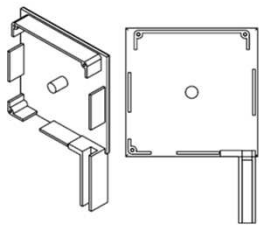

Condado Window

ROLL-UP SIDE CAPS

PICTURE MAY VARY FROM ACTUAL PRODUCT

Features

Small Pin 2-1/2 90° White (For MN and R4 Tracks)

Cat. No.	Size	Unit
RS-1506-90-WH	6-1/2"	Pair
RS-1509-90-WH	8"	Pair
RS-1511-90-WH	10"	Pair