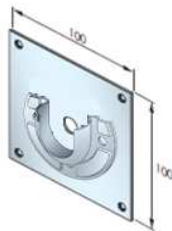

Features

Bearing Plate 100 x 100 42 mm Bearing

Cat. No.	Color	Unit
RSS-H-2006897	N/A	Ea.