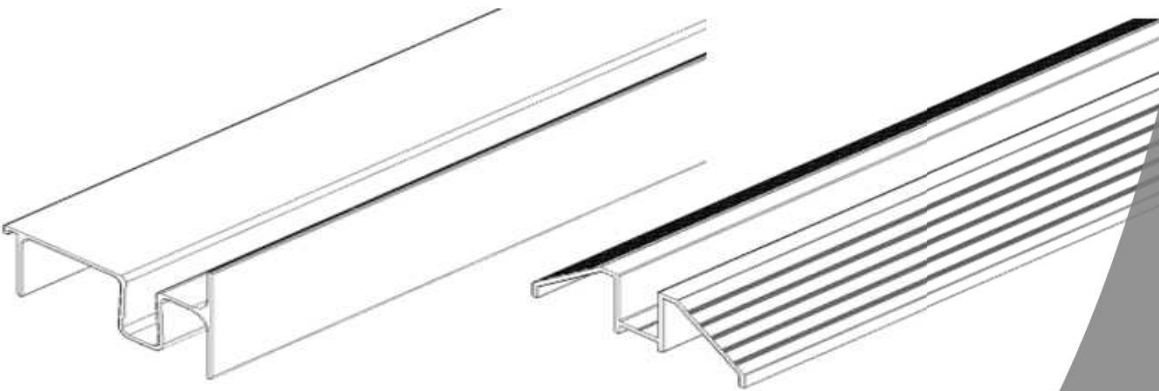

Radio Receivers

Motor Operator Controls

Features

SIMU RC200 433 MHZ Radio Receiver

Cat. No.	Color	Unit	Input
RSS-ET-RC200	Black	ea.	120v

Features

SIMU Transmitters for RC200

Cat. No.	Channels	Color	Unit
RSS-ET-TRAN202	2	Black	ea.
RSS-ET-TRAN204	4	Black	ea.

ACCORDION SHUTTER PARTS SECTION