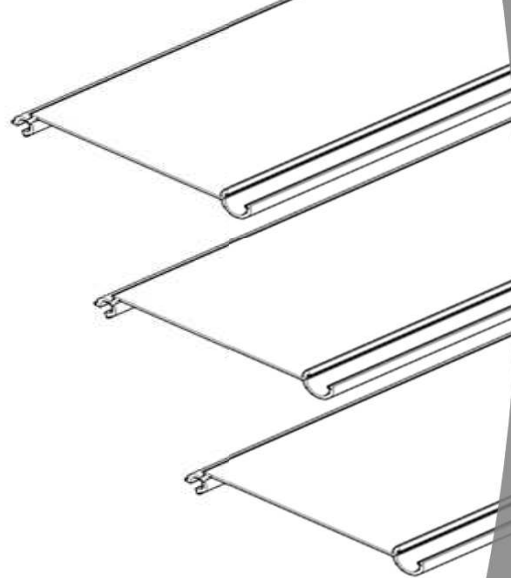

Radio Receivers

Motor Operator Controls

Features

SIMU RC200 433 MHZ Radio Receiver

Cat. No.	Color	Unit	Input
RSS-ET-RC200	Black	ea.	120v

Features

SIMU Transmitters for RC200

Cat. No.	Channels	Color	Unit
RSS-ET-TRAN202	2	Black	ea.
RSS-ET-TRAN204	4	Black	ea.

ACCORDION SHUTTER PARTS SECTION