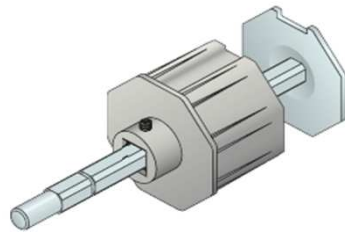

Features

Shaft Cap Adjust 70mm Aluminum

Cat. No.	Color	Unit
RS-2187-SC-70-12	N/A	Ea.