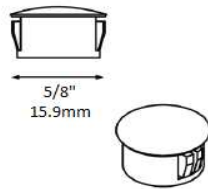

Features

Plug Button 5/8" for Rails/Tracks

Cat. No.	Color	Unit
RS-4125-BU-58-WH	White	Ea.