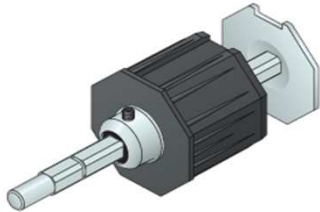

Features

Shaft Cap Adjust 60mm PVC

Cat. No.	Color	Unit
RS-2186-SC-60-12	N/A	Ea.