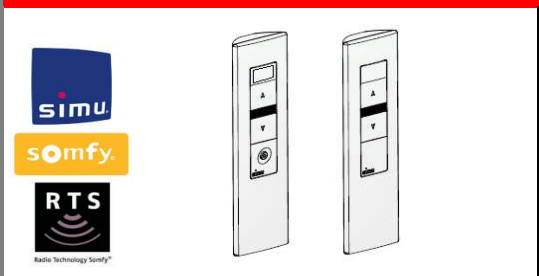

Features

Hz Handheld Transmitter

Cat. No.	Channels	Unit
RSS-ET-HHS1	1	ea.
RSS-ET-HHS5	5	ea.