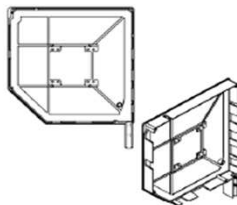

Features

Large Pin 3" 45° White (For DD and RT Tracks)

Cat. No.	Size	Unit
RS-1508-45-WH	8"	Pair
RS-1510-45-WH	10"	Pair
RS-1512-45-WH	12"	Pair