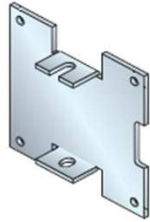

MOTOR PLATES

ROLL-UP MOTOR OPERATORS

Features

Plate for SIMU T5 Non Manual Override Operator

Cat. No.	Unit
RSS-H-520187	Ea.