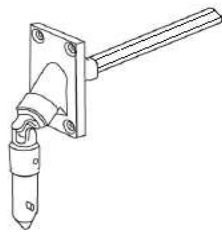

Features

Universal 4 Hole 7mm Hexagonal

Cat. No.	Color	Unit
RS-2537-UC-04-NI	N/A	Ea.