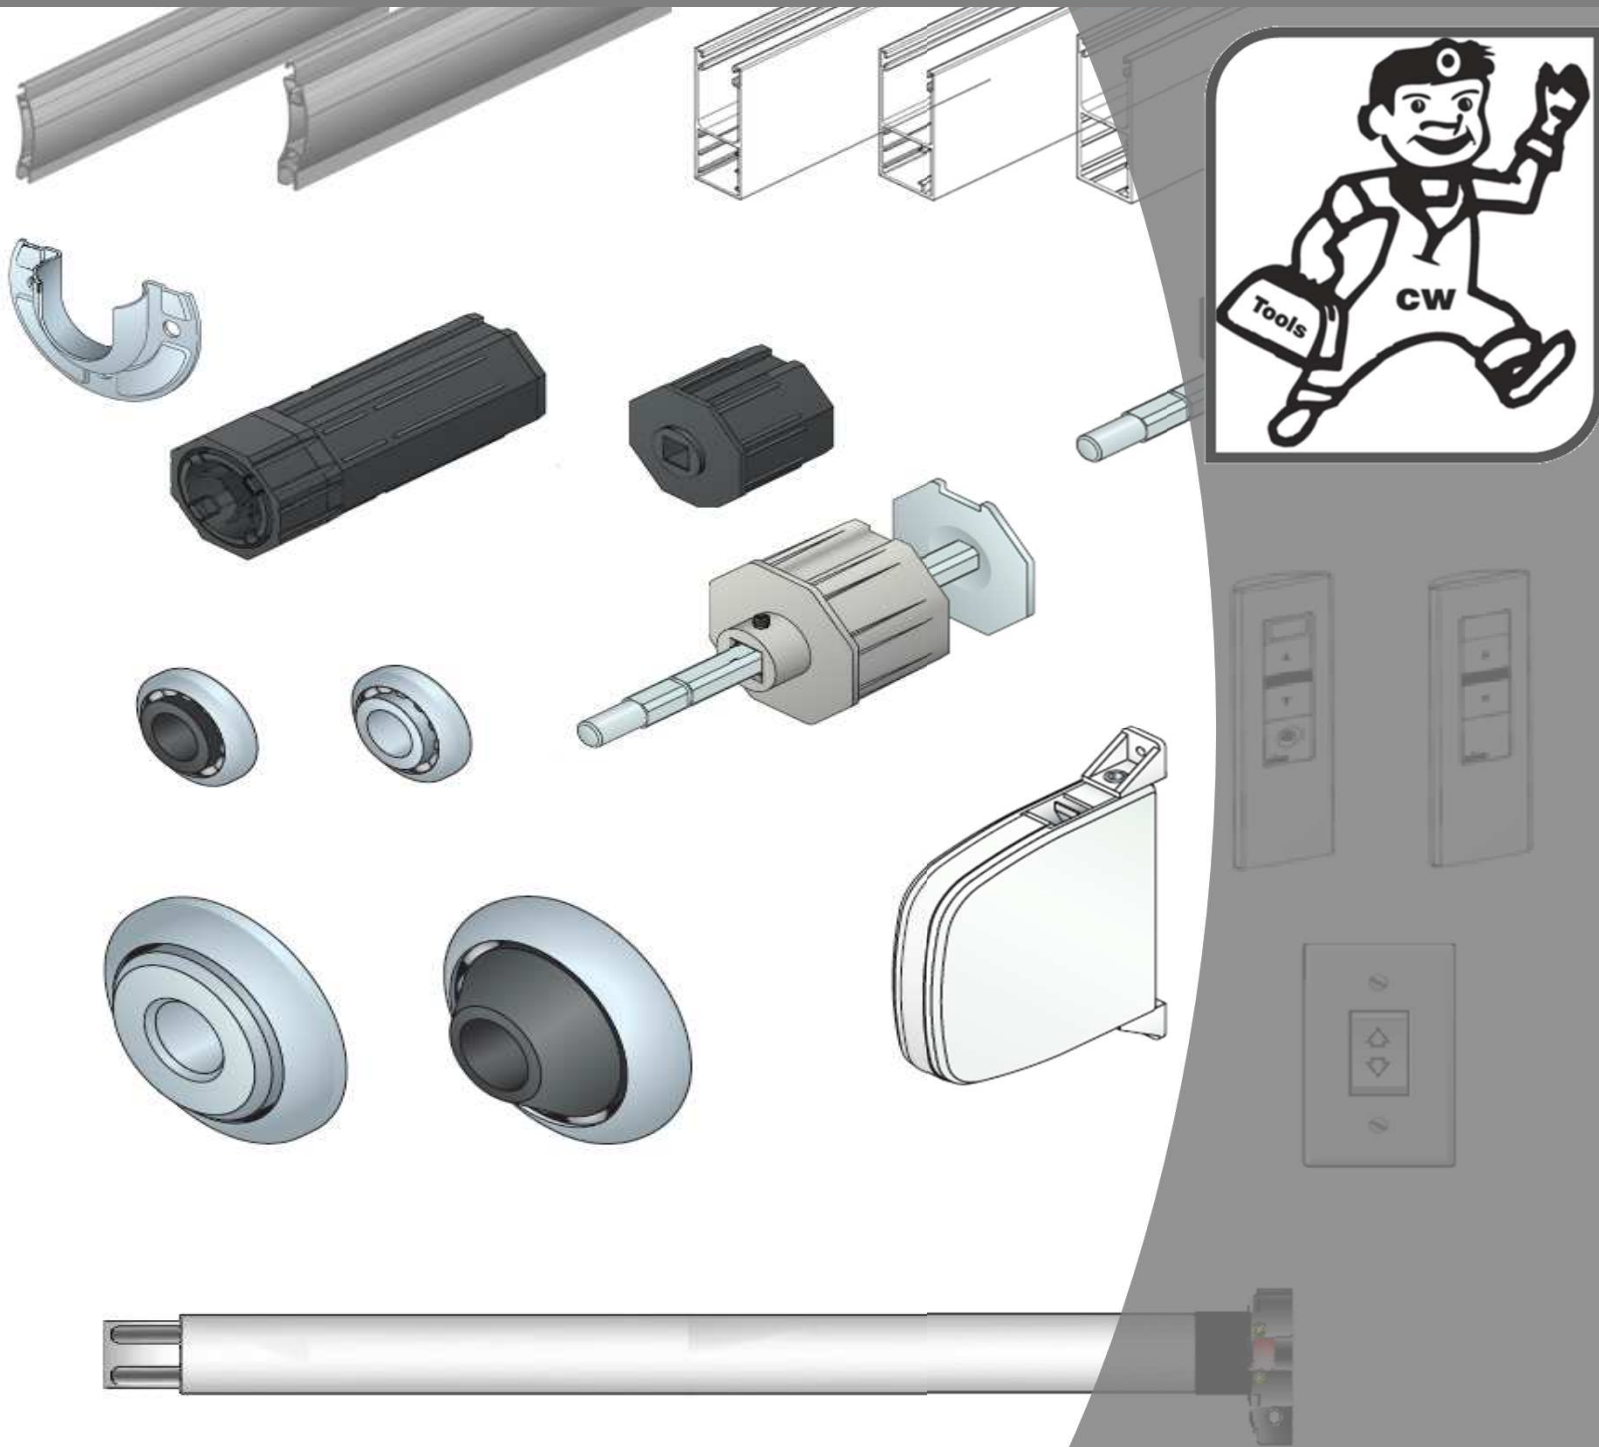

SHUTTER PARTS CATALOG

Condado Window

- **Roll-Up Shutter Parts & Accessories**
- **Accordion Shutter Parts & Accessories**

ROLL UP SHUTTER PARTS SECTION

Condado Window

EXTRUDED SLATS

ROLL-UP SLATS, TRACKS AND ACCESORIES