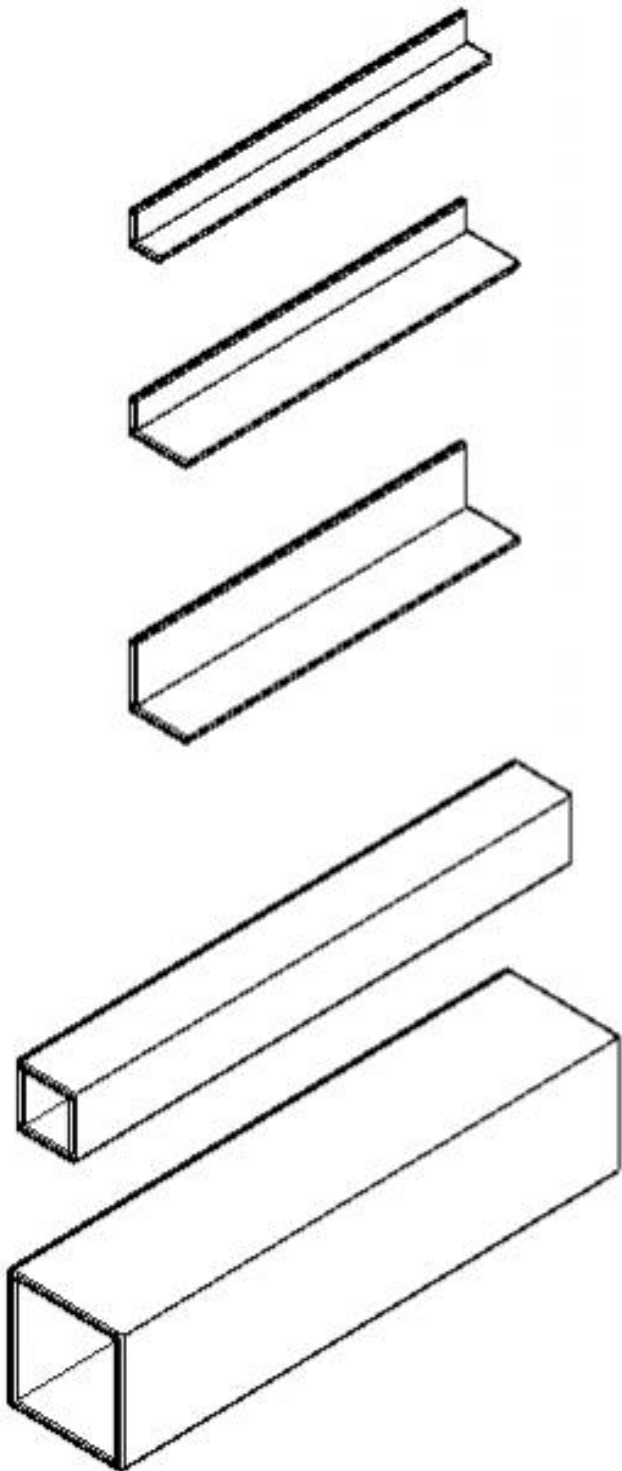

ANGLES AND TUBES SECTION