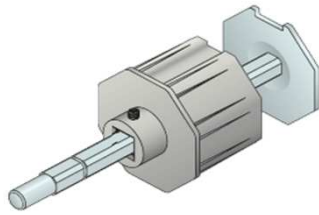

Condado Window

IDLERS AND CAPS

ROLL-UP TUBES, IDLERS, BEARINGS & ACCESSORIES

Features

Shaft Cap Adjust 60mm Aluminum

Cat. No.	Color	Unit
RS-2187-SC-60-12	N/A	Ea.