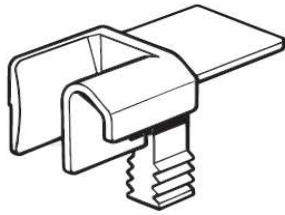

Safety Plates 45° Galvanized /w 92mm Hole

Cat, No.	Size	Unit
RS-1708-45-92	8"	ea.
RS-1710-45-92	10"	ea.
RS-1712-45-92	12"	Ea.

ENTRY GUIDES

ROLL-UP PARTS

Features

Mini Entry Guide for MN or R4 Tracks

Cat. No.	Color	Unit
RS-1800-EG-MI-00	Natural	Pair