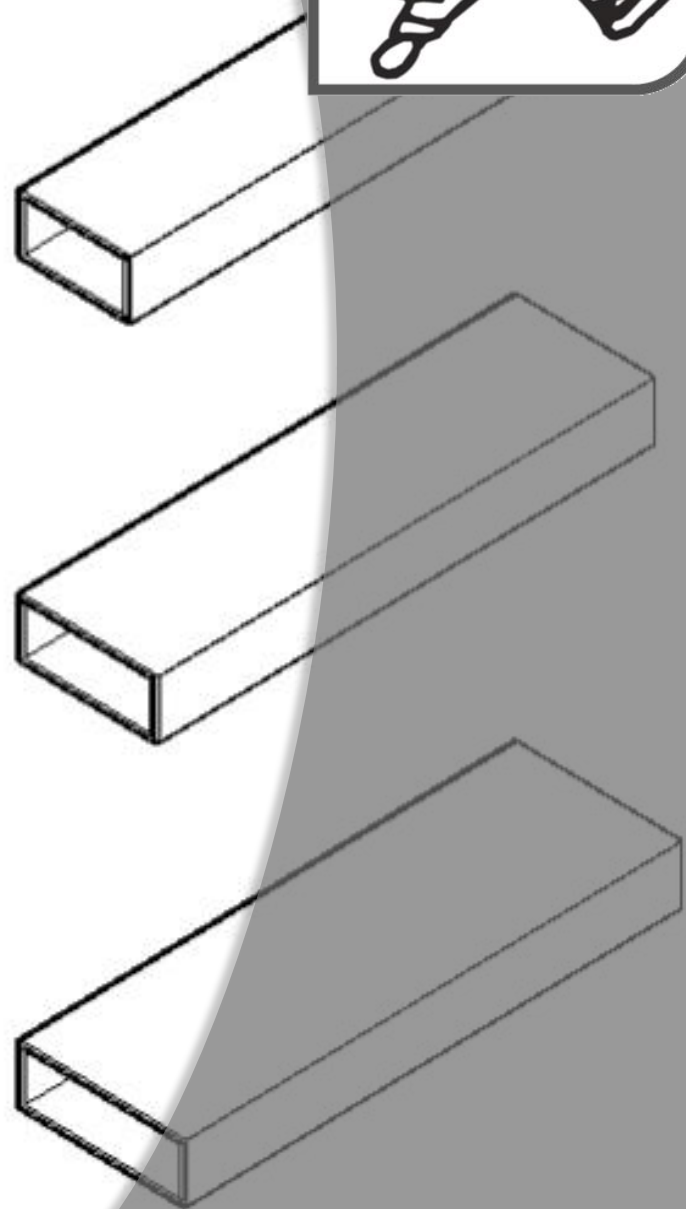

ANGLES AND TUBES SECTION