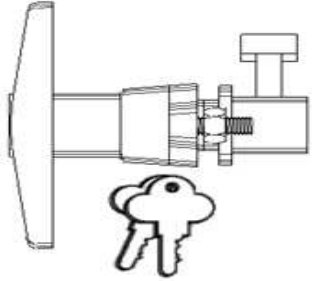

Radio Receivers

Motor Operator Controls

Features

SIMU RC200 433 MHZ Radio Receiver

Cat. No.	Color	Unit	Input
RSS-ET-RC200	Black	ea.	120v

Features

SIMU Transmitters for RC200

Cat. No.	Channels	Color	Unit
RSS-ET-TRAN202	2	Black	ea.
RSS-ET-TRAN204	4	Black	ea.

ACCORDION SHUTTER PARTS SECTION