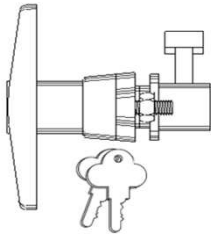

Features

#14 X 3" HWH Accordion Screw

Cat. No.	Color	Unit
ACSZ-SC143		Ea.

Features

Accordion Stainless Steel Carriage Nylon Rollers

Cat. No.	Color	Unit
ACSZ-WC10		Ea.

Features

T-Handle Accordion Lock