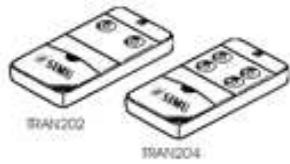

Features

Universal Momnetary/Maintain Key Switch

Cat, No.	Color	Unit
RSS-ET-KEYREC	Gray	ea.

Radio Receivers

Motor Operator Controls

Features

SIMU RC200 433 MHZ Radio Receiver

Cat. No.	Color	Unit	Input
RSS-ET-RC200	Black	ea.	120v