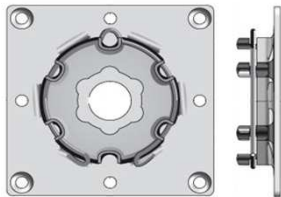

Features

Plate for SOMFY T5 Non Manual Override Operator

Cat. No.	Unit
RSF-H-9763508	Ea.