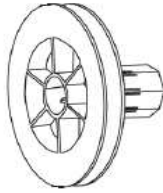

ROLL-UP GEARS, SPRINGS, UNIVERSALS & ACCESSORIES

Features

Handle Nickel Crank (Outside Bell Mount)

Cat. No.	Color	Unit
RS-2540-HA-NI-OB	N/A	Ea.

Condado Window

STRAP OPERATOR

ROLL-UP PULLEYS, RECOIL BOXES & ACCESSORIES