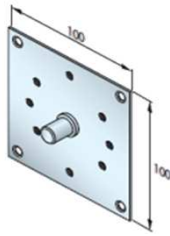

Cat. No.	Color	Unit
RS-2187-SC-70-12	N/A	Ea.

PLATES / HOLDERS

ROLL-UP TUBES, IDLERS, BEARINGS & ACCESSORIES

Features

Idler Bracket 100 X 100

Cat. No.	Color	Unit
RS-2190-IS-00-MA	N/A	Ea.

Features

Bearing Holder 28 mm Bearing