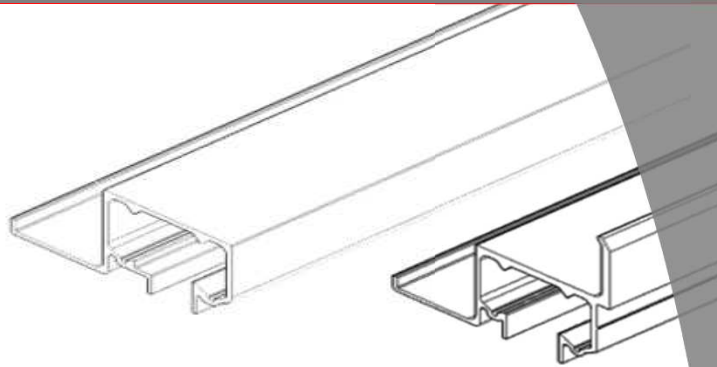

Radio Receivers

Motor Operator Controls

Features

SIMU RC200 433 MHZ Radio Receiver

Cat. No.	Color	Unit	Input
RSS-ET-RC200	Black	ea.	120v

Features

SIMU Transmitters for RC200

Cat. No.	Channels	Color	Unit
RSS-ET-TRAN202	2	Black	ea.
RSS-ET-TRAN204	4	Black	ea.

ACCORDION SHUTTER PARTS SECTION