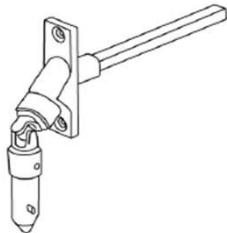

Features

Universal 2 Hole 8mm Square

Cat. No.	Color	Unit
RS-2530-UC-02-SS	N/A	Ea.