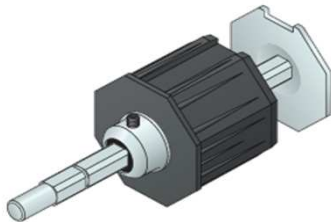

PVC Idler Cap 60mm

Cat. No.	Color	Unit
RS-2160-IC-X4-28	N/A	Ea.

Features

Shaft Cap Adjust 60mm PVC

Cat. No.	Color	Unit
RS-2186-SC-60-12	N/A	Ea.

Features

Shaft Cap Adjust 70mm PVC

Cat. No.	Color	Unit
RS-2186-SC-70-12	N/A	Ea.