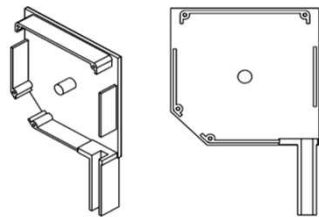

Features

Small Pin 2-1/2 45° White (For MN and R4 Tracks)

Cat. No.	Size	Unit
RS-1506-45-WH	6-1/2"	Pair
RS-1509-45-WH	8"	Pair
RS-1511-45-WH	10"	Pair