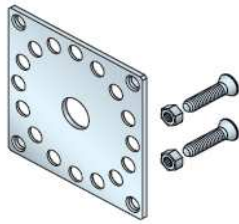

Plate for SOMFY T5 Non Manual Override Operator

Cat. No.	Unit
RSF-H-9763508	Ea.

Features

Plate for SOMFY T6 Non Manual Override Operator

Cat. No.	Unit
RSF-H-9763508	Ea.

Condado Window

MOTOR PLATES

ROLL-UP MOTOR OPERATORS