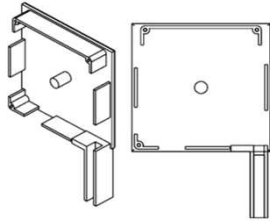

Condado Window

ROLL-UP SIDE CAPS

PICTURE MAY VARY FROM ACTUAL PRODUCT

Features

Small Pin 2-1/2 90° White (For MN and R4 Tracks)

Cat. No.	Size	Unit
RS-1506-90-WH	6-1/2"	Pair
RS-1509-90-WH	8"	Pair
RS-1511-90-WH	10"	Pair