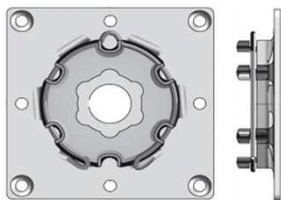

Features

Plate for SOMFY T6 Non Manual Override Operator

Cat. No.	Unit
RSF-H-9763508	Ea.