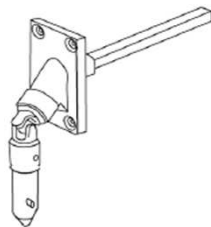

Features

Universal 4 Hole 8mm Square

Cat. No.	Color	Unit
RSS-2228-BB-42-01	N/A	Ea.