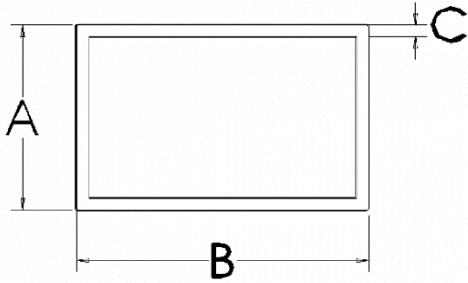

Condado Window

TUBES AND ANGLES

ALUMINUM TUBES

Features

White Powder Coated Stock Length: 19'-0"

Item Id	A	B	C
TB-WH-131820	1.00"	3.00"	.125"
TB-WH-141820	1.00"	4.00"	.125"
TB-WH-151820	1.00"	5.00"	.125"
TB-WH-221820	2.00"	2.00"	.125"
TB-WH-231820	2.00"	3.00"	.125"
TB-WH-241820	2.00"	4.00"	.125"
TB-WH-251820	2.00"	5.00"	.125"
TB-WH-261820	2.00"	6.00"	.125"