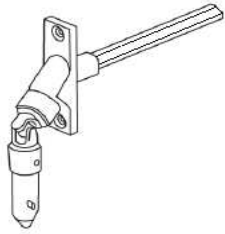

Condado Window

UNIVERSAL SHAFT

ROLL-UP GEARS, SPRINGS, UNIVERSALS & ACCESSORIES

Features

Universal 2 Hole 7mm Hexagonal

Cat. No.	Color	Unit
RS-2537-UC-02-SS	N/A	Ea.